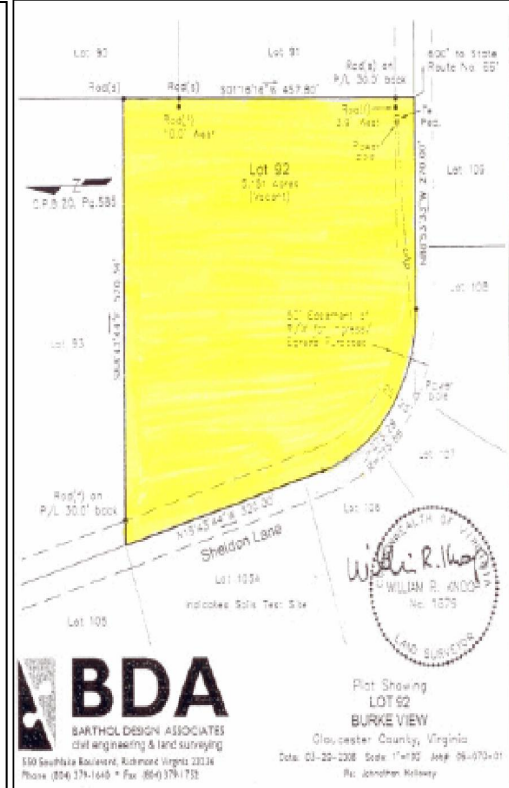

Gloucester Land Development offers:

Lot 92 & 93 on Sheldon Road

Lot 92 & 93 on Sheldon Road is located in the Burke View subdivision in Gloucester County:

Lot 92:

Size: 5 + acres
Price: \$79,900
Frontage: 865'

Features:

- Beautiful Large Level Lot
- Private
- Just permit and build your Dream House
- Health Department Certification Letter for 6-Bedroom Septic System
- Equestrian Friendly

Lot 93:

Size: 5 + acres
Price: \$79,900
Frontage: 366'

Features:

- Beautiful Large Level Lot
- Private
- Just permit and build your Dream House
- Health Department Certification Letter for 4-Bedroom Septic System
- Equestrian Friendly