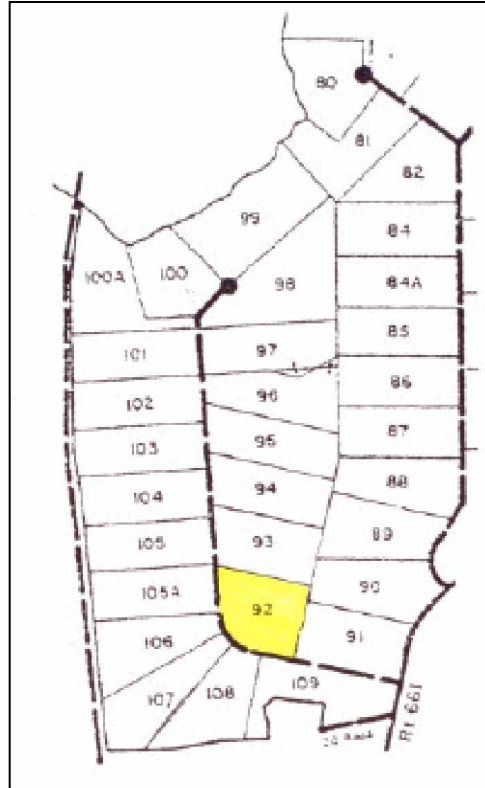

Gloucester Land Development offers:

Lot 92 & 93 on Sheldon Road

Lot 92 & 93 on Sheldon Road is located in the Burke View subdivision in Gloucester County:

Lot 92:

Size: 5 + acres
Price: \$79,900
Frontage: 865'

Features:

- Beautiful Large Level Lot
- Private
- Just permit and build your Dream House
- Health Department Certification Letter for 6-Bedroom Septic System
- Equestrian Friendly

Lot 93:

Size: 5 + acres
Price: \$79,900
Frontage: 366'